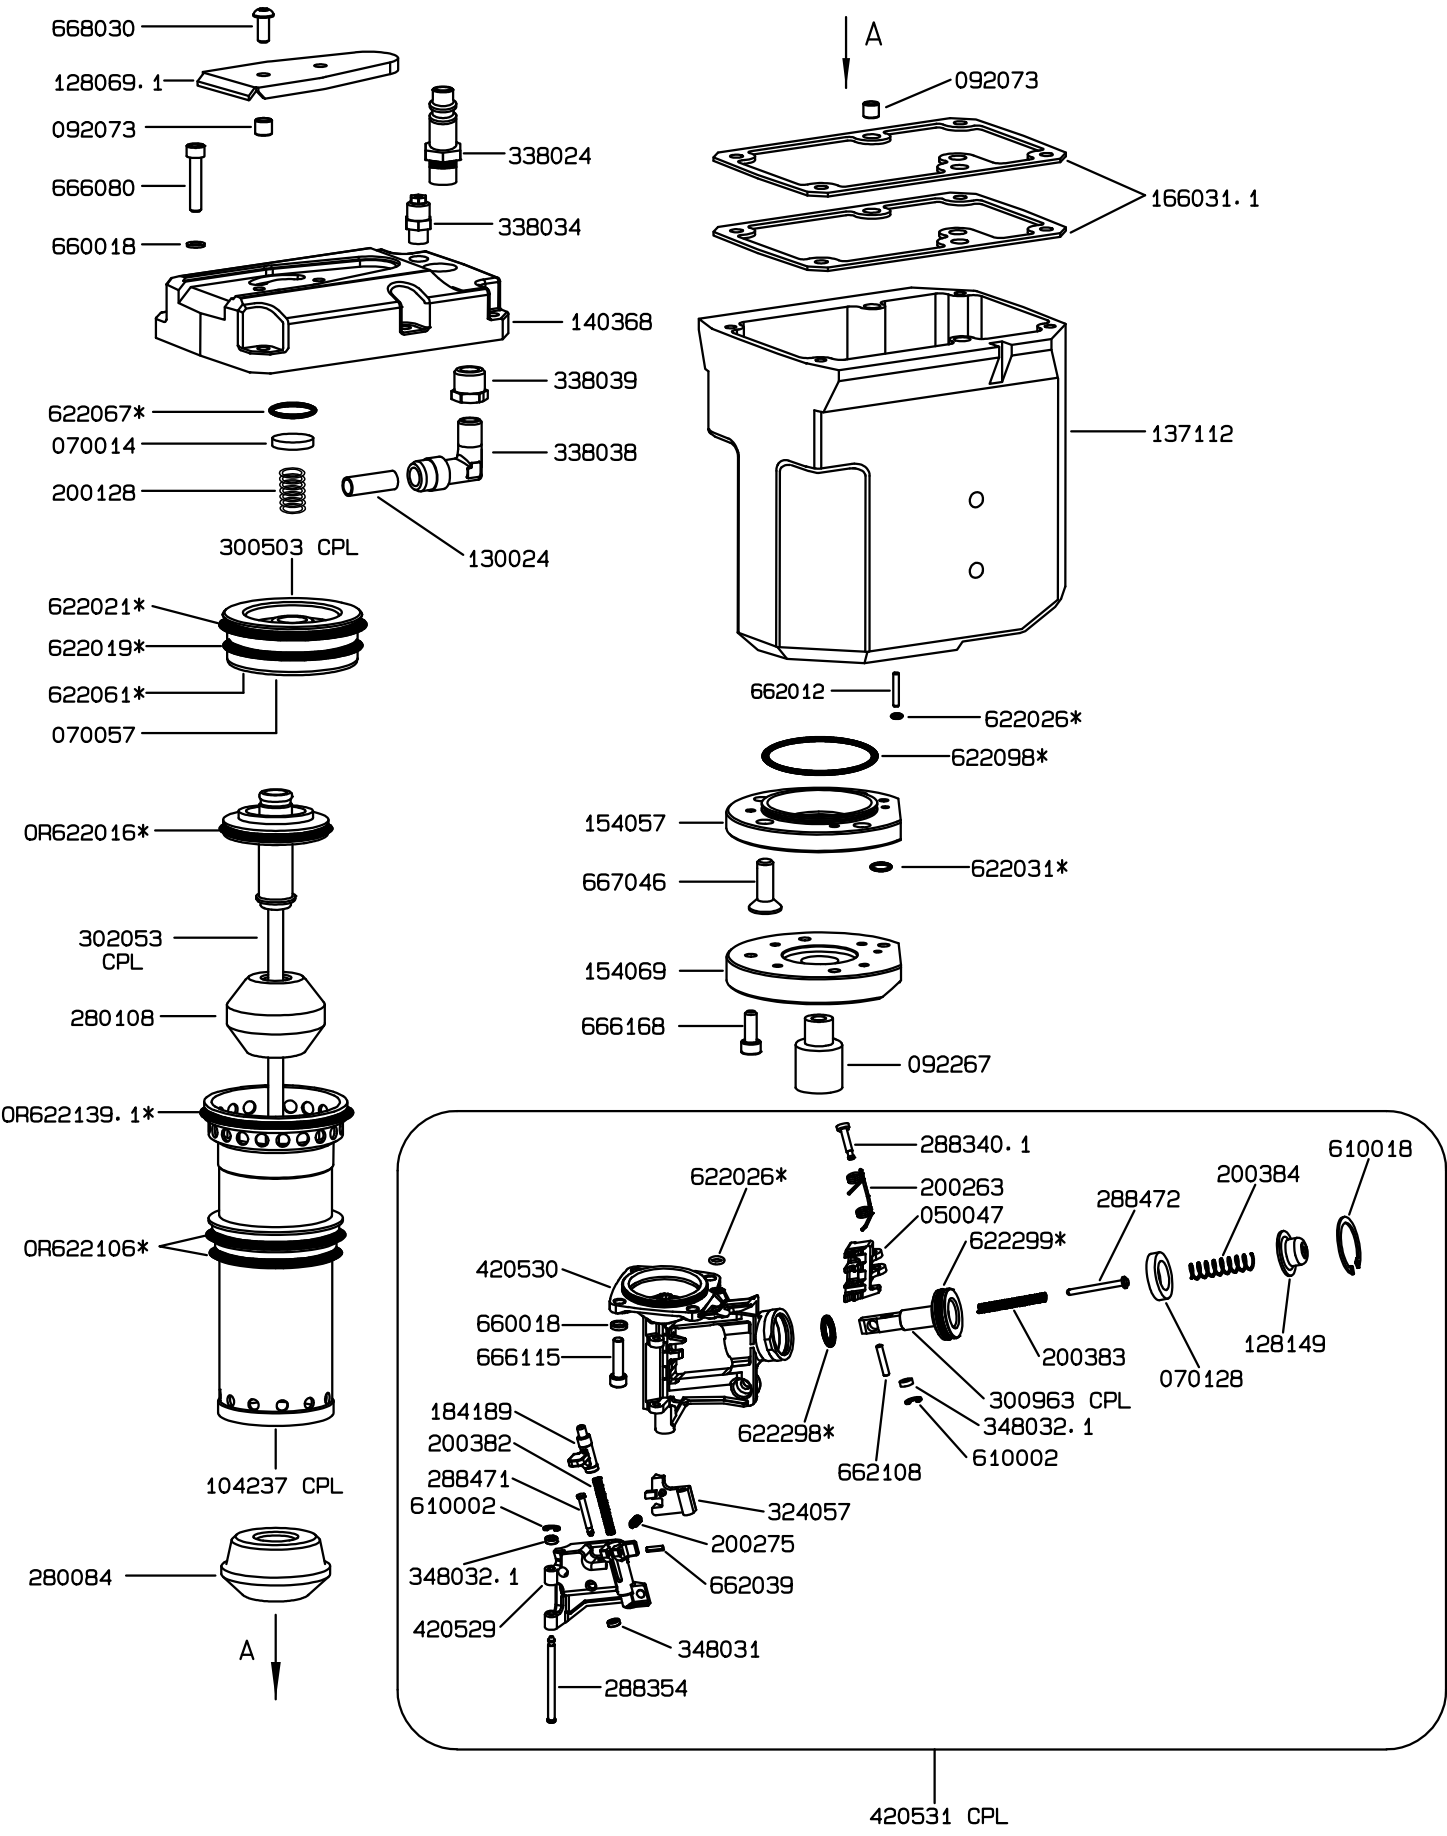

TOOL CODE	ESP
R31627	4

HEAD CN15W-57A

* O-RINGS KIT 700458

420531 CPL