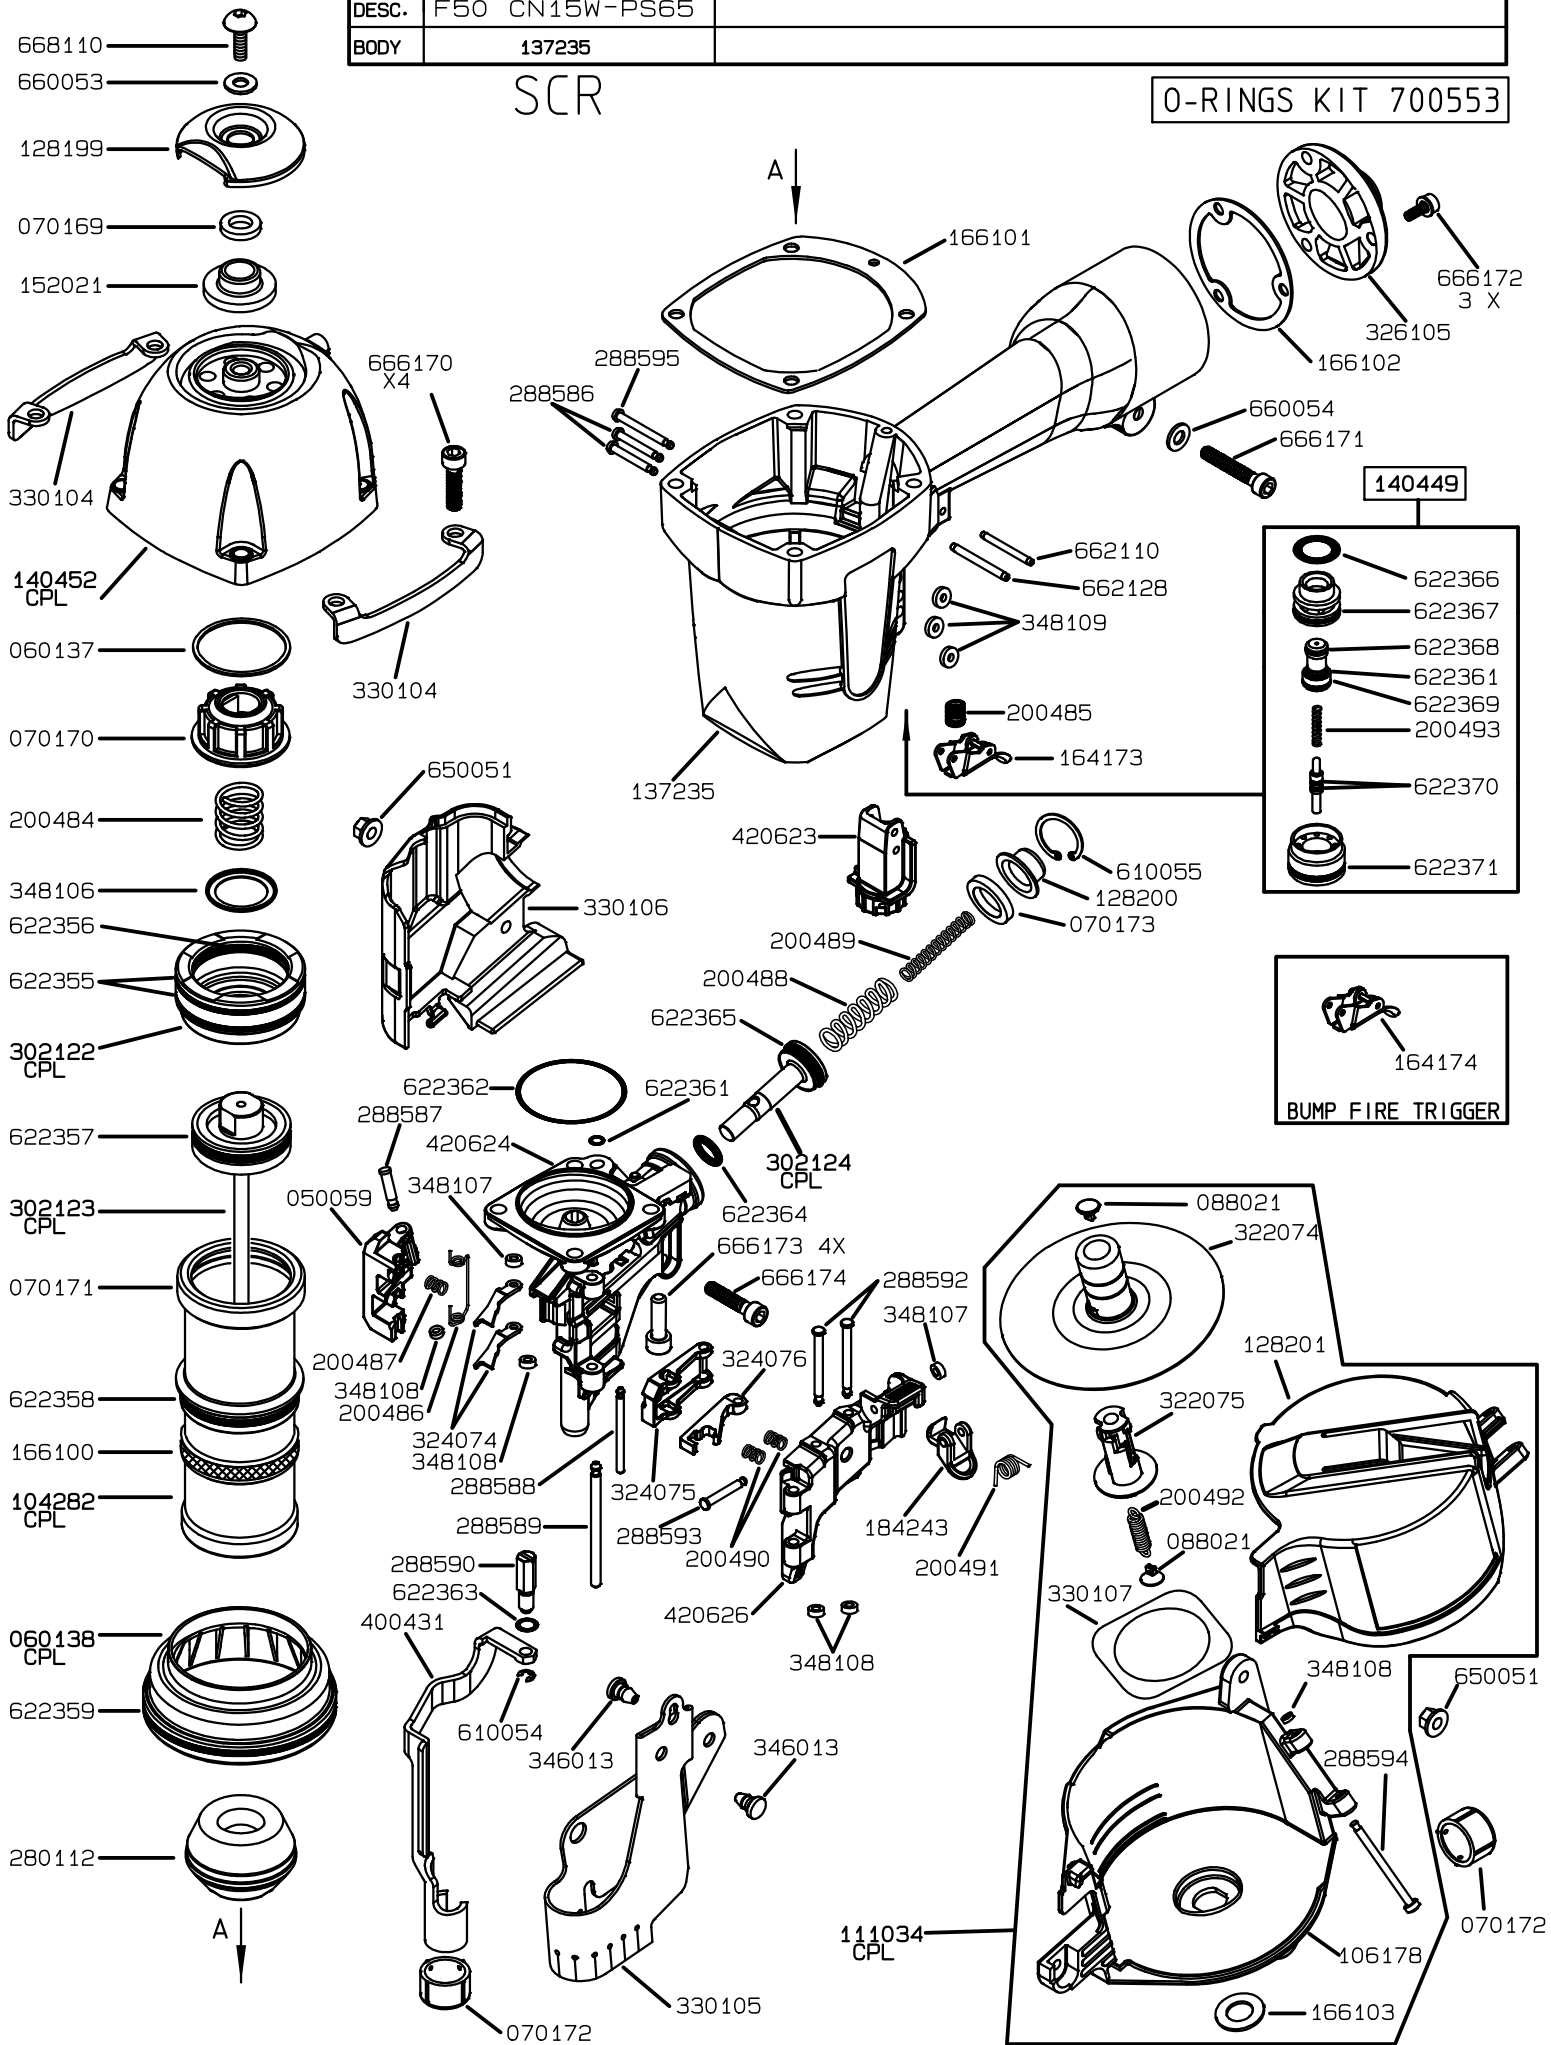

ESP	MACHINE CODE	
1	11880	
DESC.	F50 CN15W-PS65	
BODY	137235	

SCR

O-RINGS KIT 700553

BUMP FIRE TRIGGER